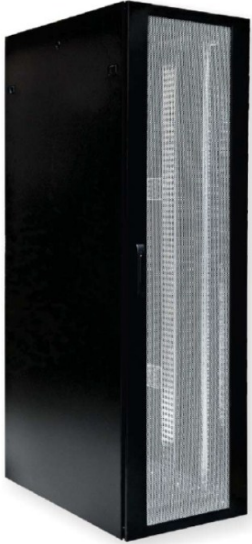

Product Information

4DC cabinet, BKT 47U, 600/1000/2200 W/D/H mm. one-piece perforated front door, RAL 9005 black

Card No. PI_S4DC4760103411.3_02.16

Standards

EIA-310-D, IEC 60297-1, IEC 60297-2, ROHS

Features

- Material: steel sheet
- Front door: one-piece perforated
- Rear door: two-piece perforated
- Side walls: steel sheet
- Load capacity: 1500 kg
- IP rating: 20
- Colour: RAL 9005

Performance/Variants

Type	Width (mm)	Depth (mm)	Height (mm)	Index
47U	600	1000	2200	S4DC4760103411.3